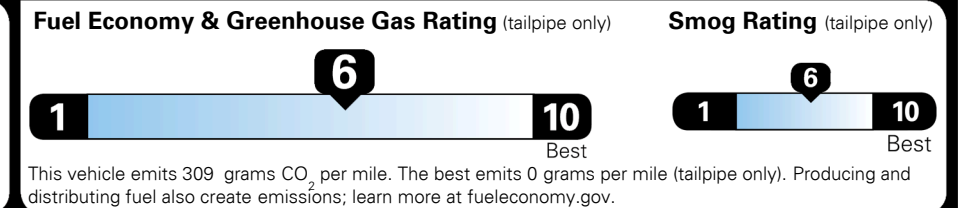

Actual results will vary for many reasons, including driving conditions and how you drive and maintain your vehicle. The average new vehicle gets 29 MPG and costs $8,500 to fuel over 5 years. Cost estimates are based on 15,000 miles per year at $ 3.30 per gallon. MPGe is miles per gasoline gallon equivalent. Vehicle emissions are a significant cause of climate change and smog.

fueleconomy.gov

Calculate personalized estimates and compare vehicles

GOVERNMENT 5-STAR SAFETY RATINGS

Overall Vehicle Score Not Rated

Based on the combined rating of frontal, side and rollover. Should ONLY be compared to other vehicles of similar size and weight.

Frontal Driver Not Rated

Crash Passenger Not Rated

Based on the risk of injury in a frontal impact. Should ONLY be compared to other vehicles of similar size and weight.

Side Front seat Not Rated

Crash Rear seat Not Rated

Star ratings based on the risk of injury in a side impact.

Rollover Not Rated

Star ratings based on the risk of rollover in a single-vehicle crash.

Star ratings range from 1 to 5 stars (★★★★★) with 5 being the highest.

Source: National Highway Traffic Safety Administration (NHTSA).

www.safercar.gov or 1-888-327-4236

Manufacturer's suggested retail price includes Manufacturer's recommended pre-delivery service. License and title fees, state and local taxes and other dealer installed options and accessories are not included in the manufacturer's suggested retail price.

PARTS CONTENT INFORMATION

FOR VEHICLES IN THIS CAR LINE U.S./CANADIAN PARTS CONTENT: 3 %

MAJOR SOURCES OF FOREIGN PARTS: KOREA: 90%

NOTE: PARTS CONTENT DOES NOT INCLUDE FINAL ASSEMBLY, DISTRIBUTION, OR OTHER NON-PARTS COSTS.

FOR THIS VEHICLE FINAL ASSEMBLY POINT: GWANGJU, KOREA

COUNTRY OF ORIGIN

ENGINE (MOTOR): KOREA

TRANSMISSION: KOREA