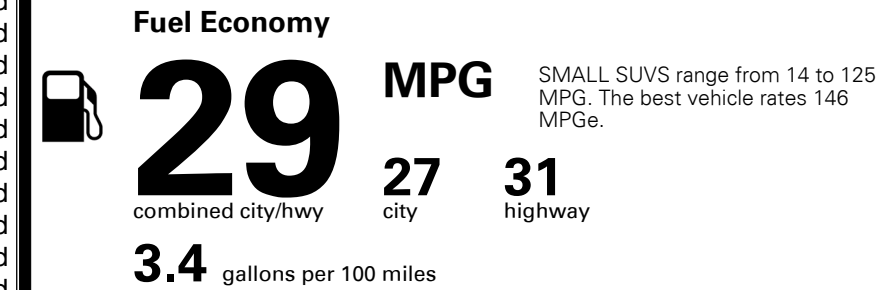

TOTAL MANUFACTURER'S SUGGESTED RETAIL PRICE ▶

\$ 31,370.00

TOTAL ADDITIONAL WEIGHT: 5.8

EPA DOT Fuel Economy and Environment

Gasoline Vehicle

You save \$0
 in fuel costs over 5 years compared to the average new vehicle.